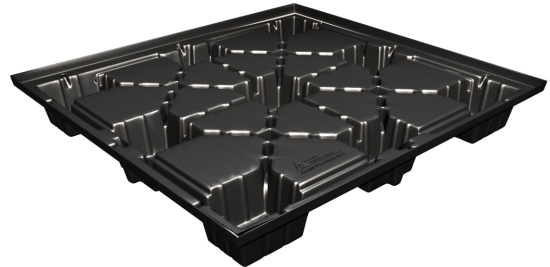

**AVAILABLE PALLET SIZES**

<i>Mirror Image Pallets</i>		
<b>Part#</b>	<b>Size</b>	<b>Interlocking</b>
API184	30" x 32"	Two way
API222	45" x 48"	One way/ Stackable
API222A	45" x 50"	One way/ Stackable
API254	45" x 45"	One way/ Stackable
API264	42" x 42"	One way/ Stackable
API266	40" x 48"	One way/ Stackable
API481	45" x 48"	Two way
API481B	45" x 50"	Two way
API508	61" x 69"	Two way
API726 WP	44" x 52"	Two way
API805	48" x 48"	Two way
API823	47" x 63"	Two way
API823A	48" x 62"	Two way
API869	30" x 36"	Two way
API869A	32" x 36"	Two way
API1040	48" x 57"	Two way
API1078	40" x 42"	Two way
API1079	45" x 71"	Two way
API1257	45" x 48"	One way/ Stackable
API1411 Low Profile	45" x 48"	Two way

**Mirror Image Pallet**

**Nine Leg Pallet**

<i>Nine Leg Pallets</i>	
<b>Part#</b>	<b>Size</b>
API150	44" x 52"
API186	40" x 48"
API198	45" x 48"
API198A	45" x 49"
API1238	32" x 48"

**Twin Sheet Pallet**

<i>Twin Sheet Pallets</i>		
<b>Part#</b>	<b>Size</b>	
API697	40.6" x 48.5"	Aluminum Bar Reinforced
API874	45.75" x 57.6"	Aluminum Bar Reinforced
API1348	45" x 48"	With 3/4" Lip